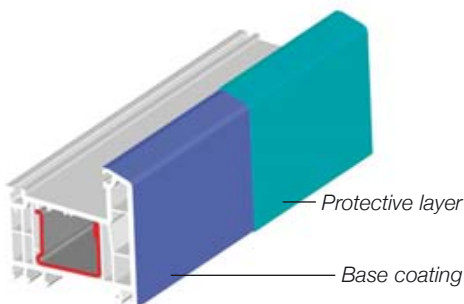

Golden beech

Individuality means showing your “true colours”

With BAVARIA vinyl windows, you can realise your own individual ideas in terms of colour and decor due to the extensive range available. Everything is possible - from classic, elegant white to modern, creative colours and rustic woodgrain.

For its coloured windows, BAVARIA uses acrylic-coated profiles. A coating is added to the PVC profile by means of a special technique. In addition to shades of yellow, red, green and blue there is also a range of natural woodgrains, e.g. in mahogany, oak or golden oak. Due to the fine grain effect added to the coating, a highly effective imitation of the structure of a real wood surface is obtained.

The multi-layered coating used is made of a (coloured) basic coating made of soft PVC with a protective layer of polyacrylate and is fused with an environment-friendly, solvent-free hot-melt adhesive to form a permanent, inseparable material bond.