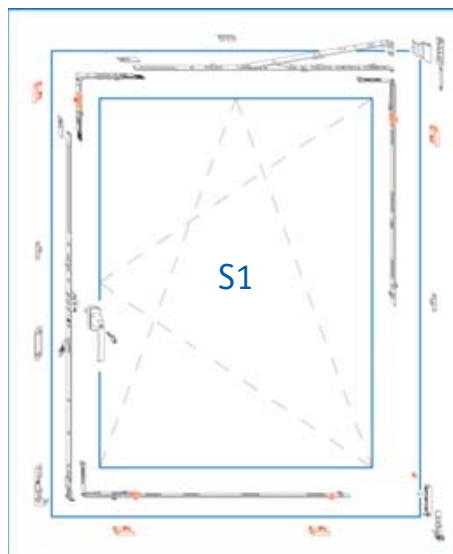

Standard fitting – S

- | Increased levering out protection
- | Standard fitting on BAVARIA windows
- | Corner connection pieces and striker plates with increased security (system security, type S-ES)

Optional fitting – S1

S1 security class components offer basic protection against break-in attempts using physical force, e.g. kicking or battering with the body or shoulders (essentially acts of vandalism).

- | Fitting security similar to WK1 according to DIN V ENV 1627 ff and RAL-RG 607/13 (AhS).
- | All window corners are fitted with components for increased security (S-ES).
- | The lockable hand lever prevents operation of the lock.
- | The hand lever fastener is covered to prevent removal with a drill.

Optional fitting – S2.

S2 security class components prevent intruders from attempting to break open closed and locked components using tools such as screwdrivers, pliers and wedges.

- | Fitting security similar to WK2 according to DIN V ENV 1627 ff and RAL-RG 607/13 (AhS).
- | All window corners are fitted with components for increased security (S-ES).
- | Additional horizontal mushroom bolt espagnolettes at the top and bottom of the window offer greater resistance against heavy-duty tools.